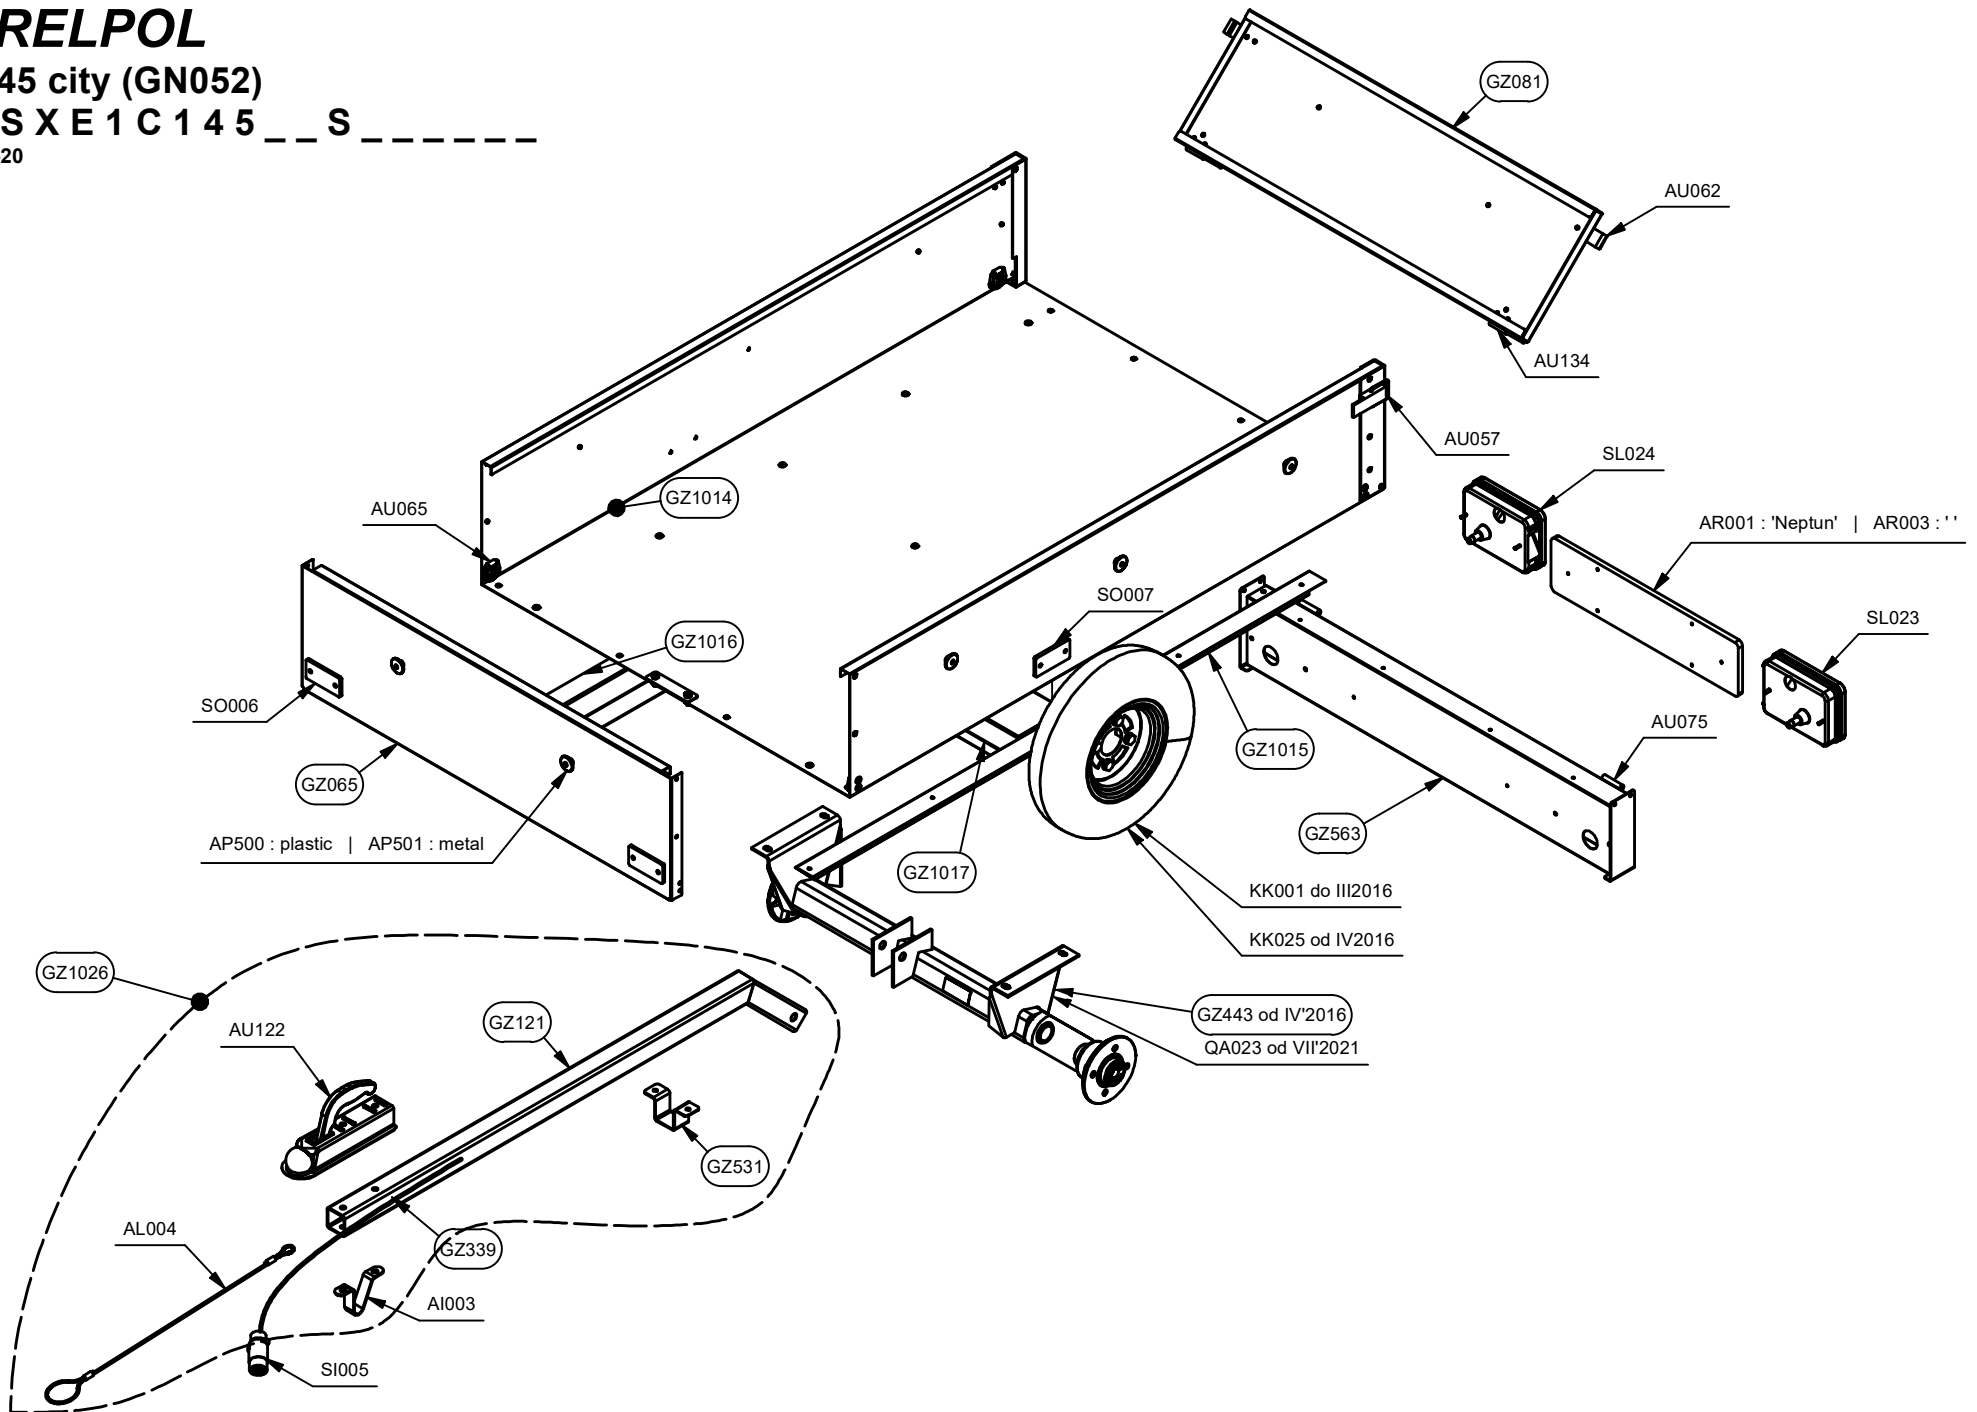

# SORELPOL

N5-145 city (GN052)

VIN: S X E 1 C 1 4 5 \_ \_ S \_ \_ \_ \_

2021-07-20

# SORELPOL

N5-146 city (GN047)

VIN: S X E 1 C 1 4 6 \_ \_ S \_ \_ \_ \_ \_

2021-07-20